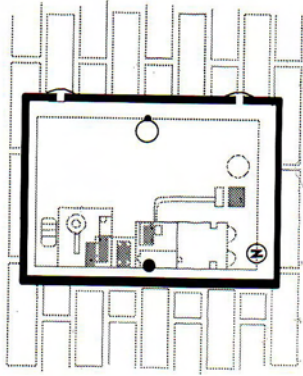

### INSTALLATION

- ✓ Easy installation - cable entry on the face of the wall or via the cavity

### OPTIONAL EXTRAS

- ✓ Replacement door M00034  
383mm wide x 550mm high

### Box Dimensions

Width:	400mm	Depth:	215mm	Height:	560mm
--------	-------	--------	-------	---------	-------

Fixing screw 4 off

Meter Board